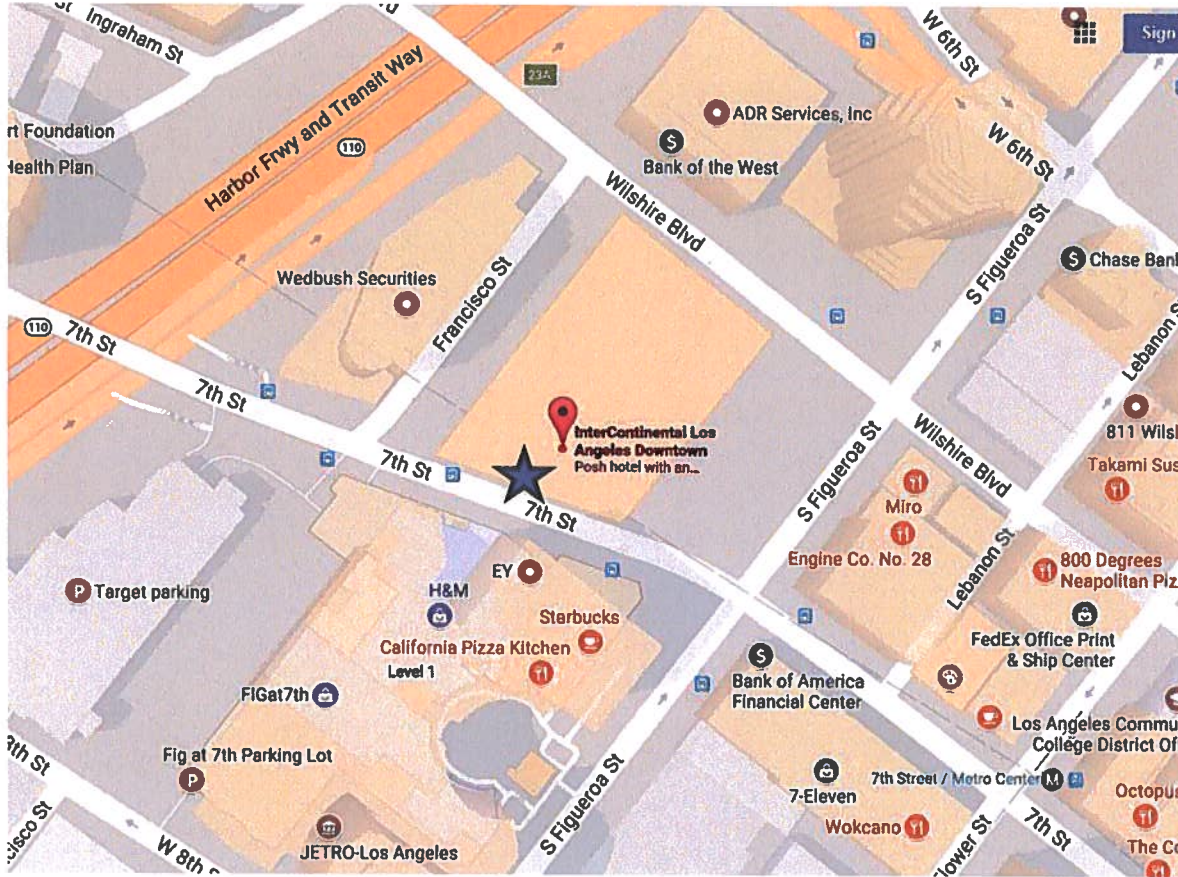

# INTERCONTINENTAL. LOS ANGELES DOWNTOWN

## **Directions from the North**

- Take CA-110 S and exit S Beaudry Ave
- Turn left on Wilshire Blvd.
- Turn right on Flower St.
- Turn right on 7<sup>th</sup> St.
- Entrance to the porte cochere will be on the right (*Starred in blue above*)

## **Directions from the South**

- Take I-110 N and keep right towards Downtown Los Angeles exits
- Take exit 22B for James M Wood Blvd/9<sup>th</sup> St. and merge onto 9<sup>th</sup> St
- Make a left onto S. Figueroa St
- Make a left onto 7<sup>th</sup> St.
- Entrance to the porte cochere will be on the right (*Starred in blue above*)